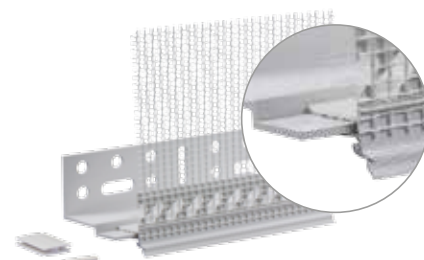

Reinforcement, plaster, paint and accessories

best wood **Plastic base profile**

Plastic base rail system with base section and clip-on mesh rail

Each packing unit (PU*) contains 25 connectors, a butt joint connector, two corner connecting profiles for outer corners and one corner connecting profile for inner corners.

Item no.	Delivery form	Profile length	PU	UP	
6130SOCKELSYSTEMDS60	Width 60 mm	2.00 rmt/rail	20.00 rmt/bundle	rmt	
			2.00 rmt/rail	rmt	
6130SOCKELSYSTEMDS80	Width 80 mm	2.00 rmt/rail	20.00 rmt/bundle	rmt	
			2.00 rmt/rail	rmt	
6130SOCKELSYSTEMDS100	Width 100 mm	2.00 rmt/rail	20.00 rmt/bundle	rmt	
			2.00 rmt/rail	rmt	
6130SOCKELSYSTEMDS120	Width 120 mm	2.00 rmt/rail	20.00 rmt/bundle	rmt	
			2.00 rmt/rail	rmt	
6130SOCKELSYSTEMDS140	Width 140 mm	2.00 rmt/rail	20.00 rmt/bundle	rmt	
			2.00 rmt/rail	rmt	
6130SOCKELSYSTEMDS160	Width 160 mm	2.00 rmt/rail	20.00 rmt/bundle	rmt	
			2.00 rmt/rail	rmt	