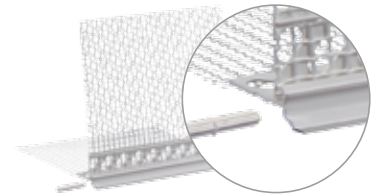

Reinforcement, plaster, paint and accessories

best wood **Drip edge profile**

Plastic profile to form horizontal render ends stops,
including 25 connectors, four external corners and two internal corners per bundle.

Item no.		Profile length	PU	UP	
6140APTROPF2.0		2.00 rmt/rail	25 rails/bundle	rmt	
			2.00 rmt/rail	rmt	