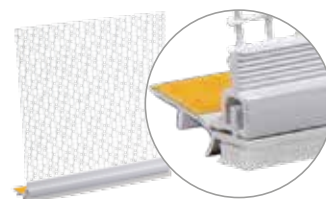

Reinforcement, plaster, paint and accessories

best wood Architrave bead with telescope function

With a sealing lip for system connections on doors/windows, etc. High-quality architrave bead that is able to absorb horizontal or vertical movements of the facade. Including a plastic bar with adhesive strips for application of the cover membrane.

Item no.		Profile length	PU	UP	
6140ATELE1.4		1.40 rmt/rail	25 rails/bundle	rmt	
			1.40 rmt/rail	rmt	
6140ATELE2.4		2.40 rmt/rail	25 rails/bundle	rmt	
			2.40 rmt/rail	rmt	